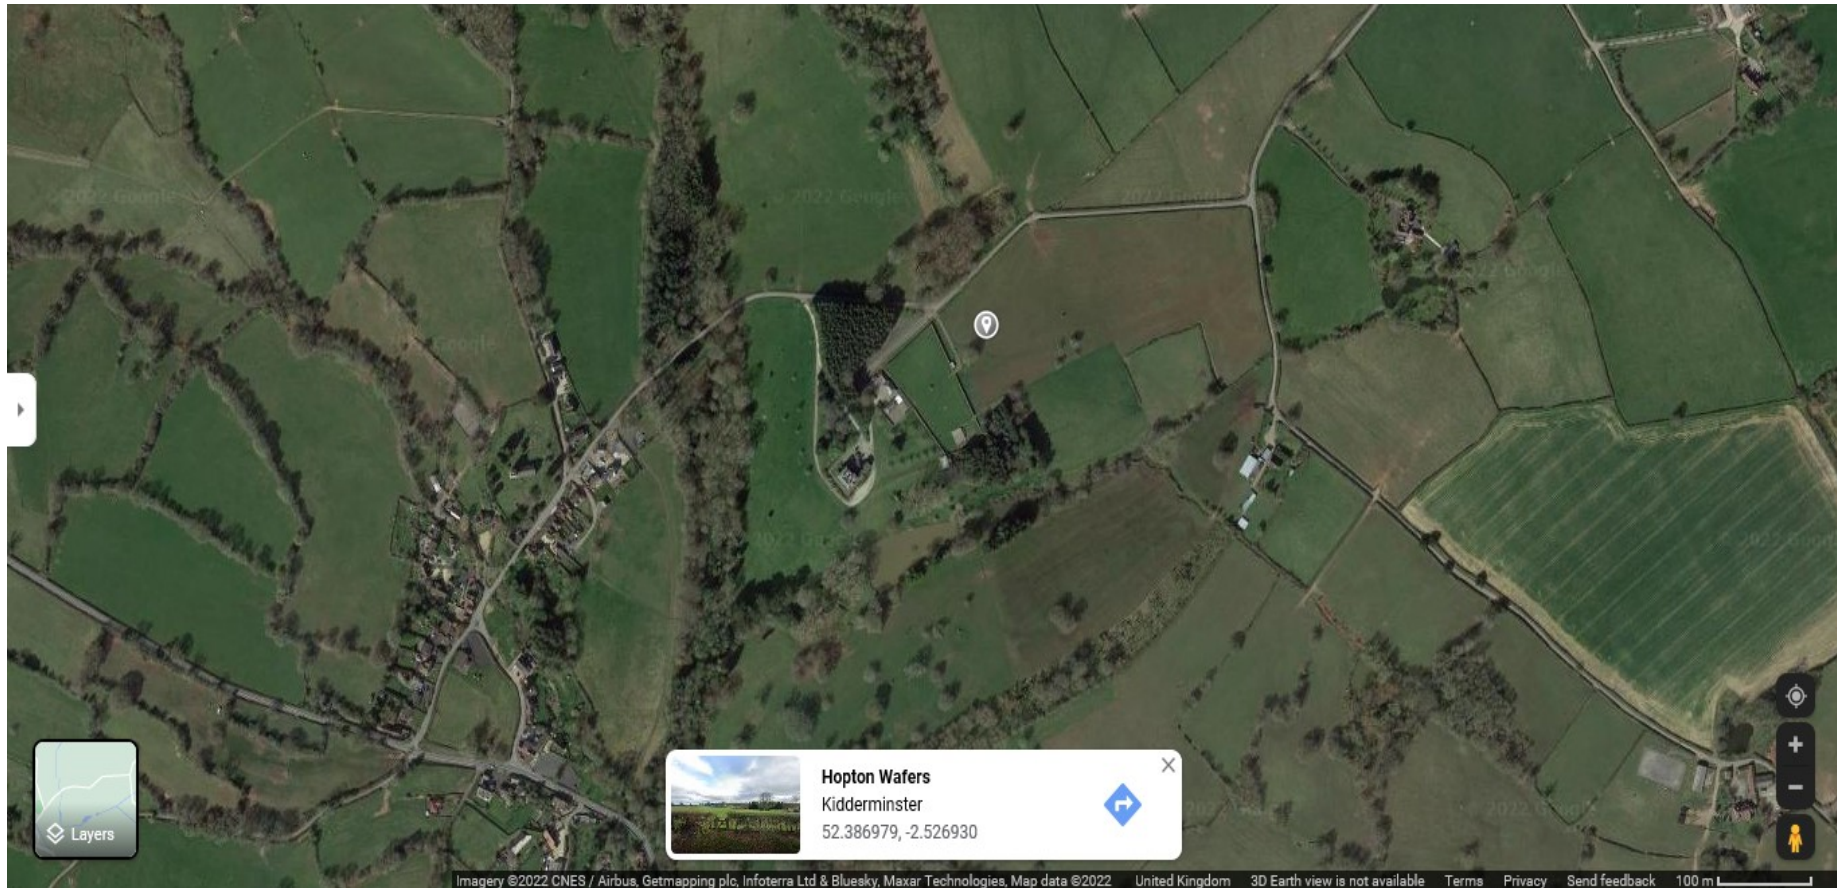

Audio Farm Festival, Hopton Court, Hopton Wafers

- Road up to premises, with entrance to Hopton Court (right) -

- View of bricked wall, to the left for camping and home of drum stage with Sundance stage and the nest stage within the vicinity of Hopton Court, The Coach House and orangery (grey buildings as per application plan – not open to general public)

- View of camping field and home of drum stage with bricked wall in background for Sundance stage and the nest stage within –

- View of camping field (left), accessible entry / exit points between gates and car park in field to right (as per application plan) –

- Satellite view and location with location marking and approximate coordinates of the home of the drum stage (as per application plan) -